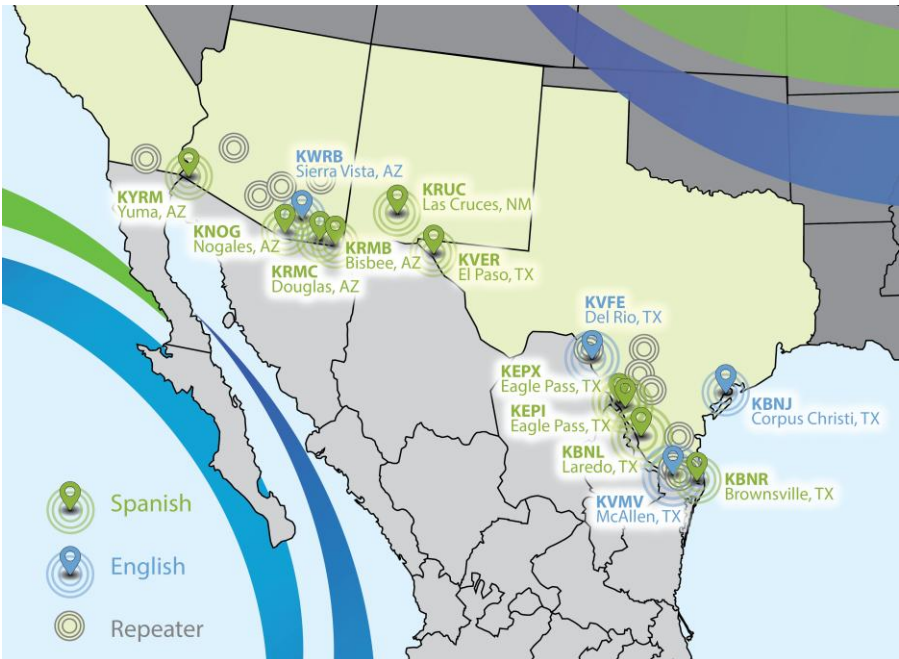

July 2024

We have been working in Texas with Inspiracom (World Radio Network) for the past 40 years. Below you will see a map of the stations we currently have. We are glad that we have been privileged to be a part of this ministry bringing the Gospel to the lost and encouragement to believers.

There are many missionaries, employees, volunteers and donors who work in many capacities to keep these stations on the air and sending out God's Word.

We appreciate your prayers for this ministry and for all those who make it possible. And we thank you for your financial support for our family. We really appreciate your important part in this work.

In His Hands,

Paul and Shari Salzman